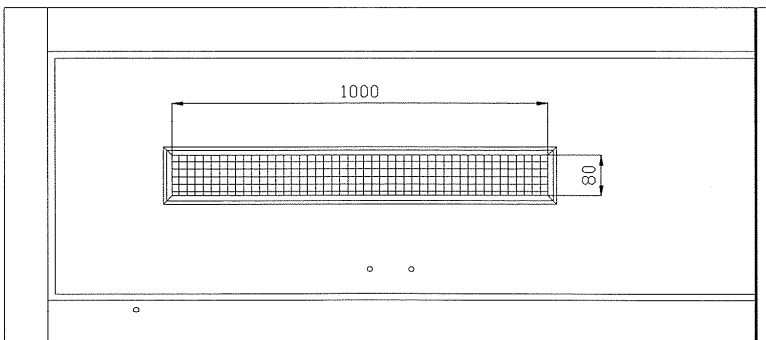

**WINDOW FRAME ASSORTMENTS
& GLASS MEASURES FOR SWINGS**

WIDE GLASS FRAME
 - Glass Thickness Max. 6 mm
 - Glass Measures :
 For 700 x 2000 : 430 x 1630 mm
 For 800 x 2000 : 530 x 1630 mm
 For 900 x 2000 : 630 x 1630 mm
 - Accordance to EN81-1/2

TRIO WINDOW FRAME
 - Glass Thickness Max. 6 mm
 - Glass Measures : 110 x 110 mm 2
 Pcs 110 x 630 mm 1
 Pcs
 - Accordance to EN81-1/2

STANDARD WINDOW FRAME
 - Glass Thickness Max. 6 mm
 - Glass Measures : 110 x 1040 mm
 - Accordance to EN81-1/2.