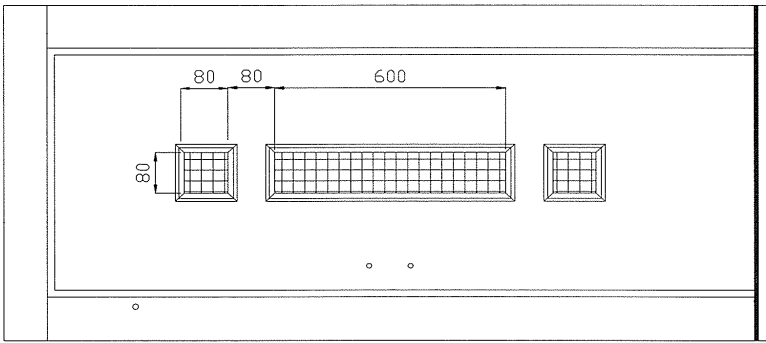

**WINDOW FRAME ASSORTMENTS
& GLASS MEASURES FOR SWINGS**

WIDE GLASS FRAME
 - Glass Thickness Max. 6 mm
 - Glass Measures :
 For 700 x 2000 : 430 x 1630 mm
 For 800 x 2000 : 530 x 1630 mm
 For 900 x 2000 : 630 x 1630 mm
 - Accordance to EN81-1/2

TRIO WINDOW FRAME
 - Glass Thickness Max. 6 mm
 - Glass Measures : 110 x 110 mm 2
 Pcs 110 x 630 mm 1
 Pcs
 - Accordance to EN81-1/2

STANDARD WINDOW FRAME
 - Glass Thickness Max. 6 mm
 - Glass Measures : 110 x 1040 mm
 - Accordance to EN81-1/2.